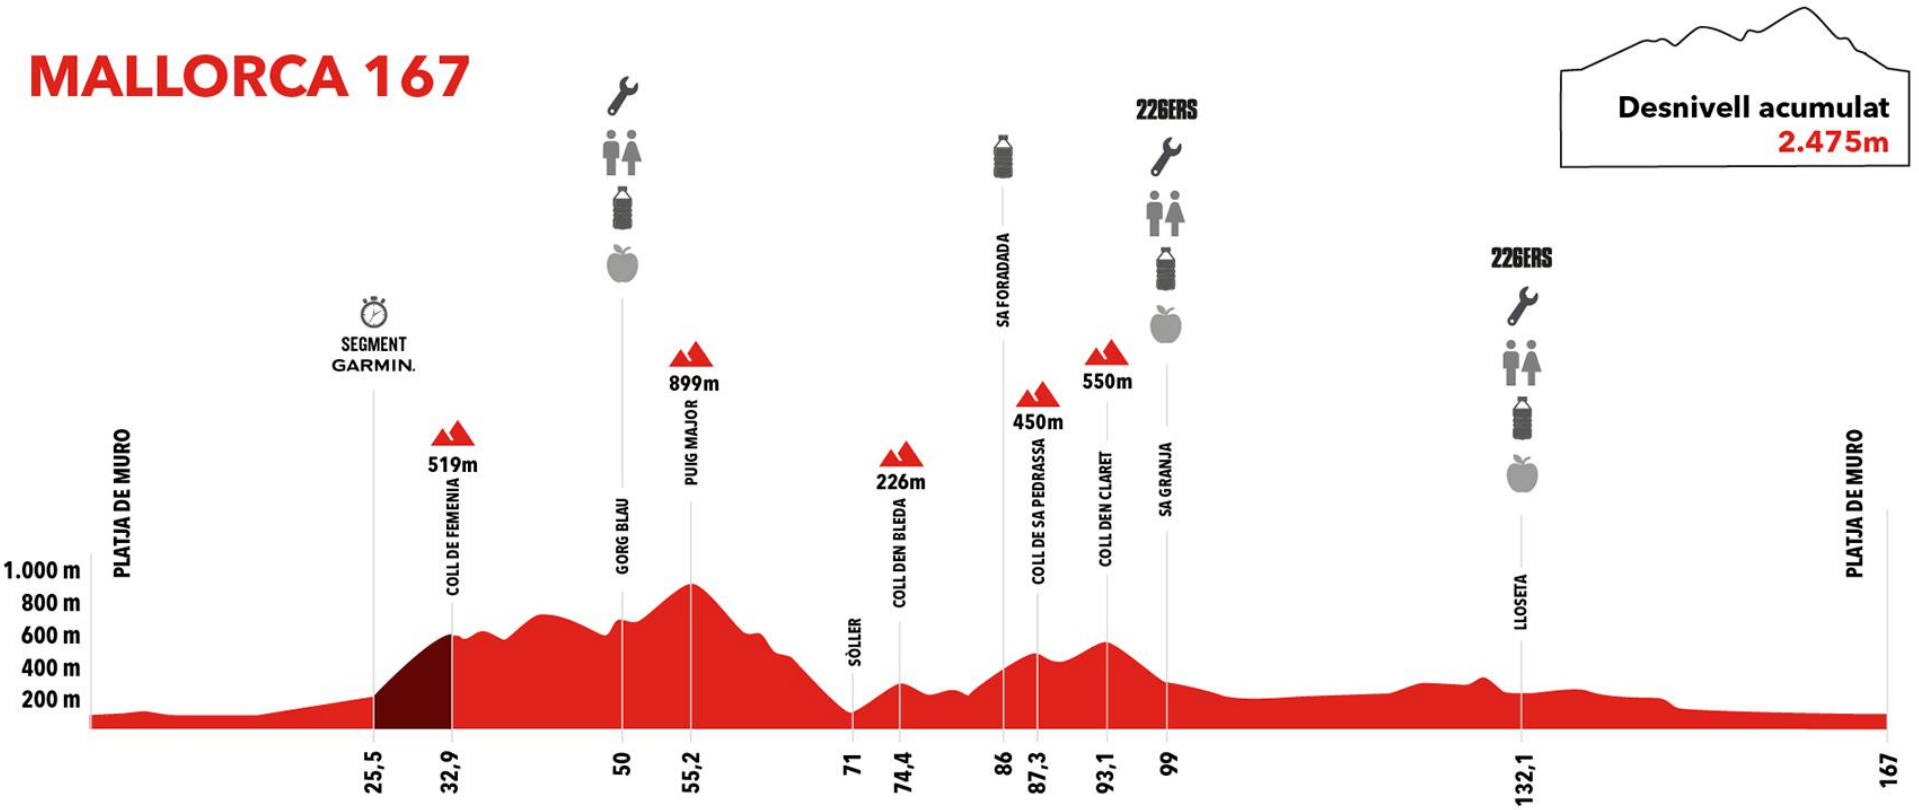

MALLORCA 167

Cut-off time: 11:25h
Desvio - Crossing for Mallorca 312/225