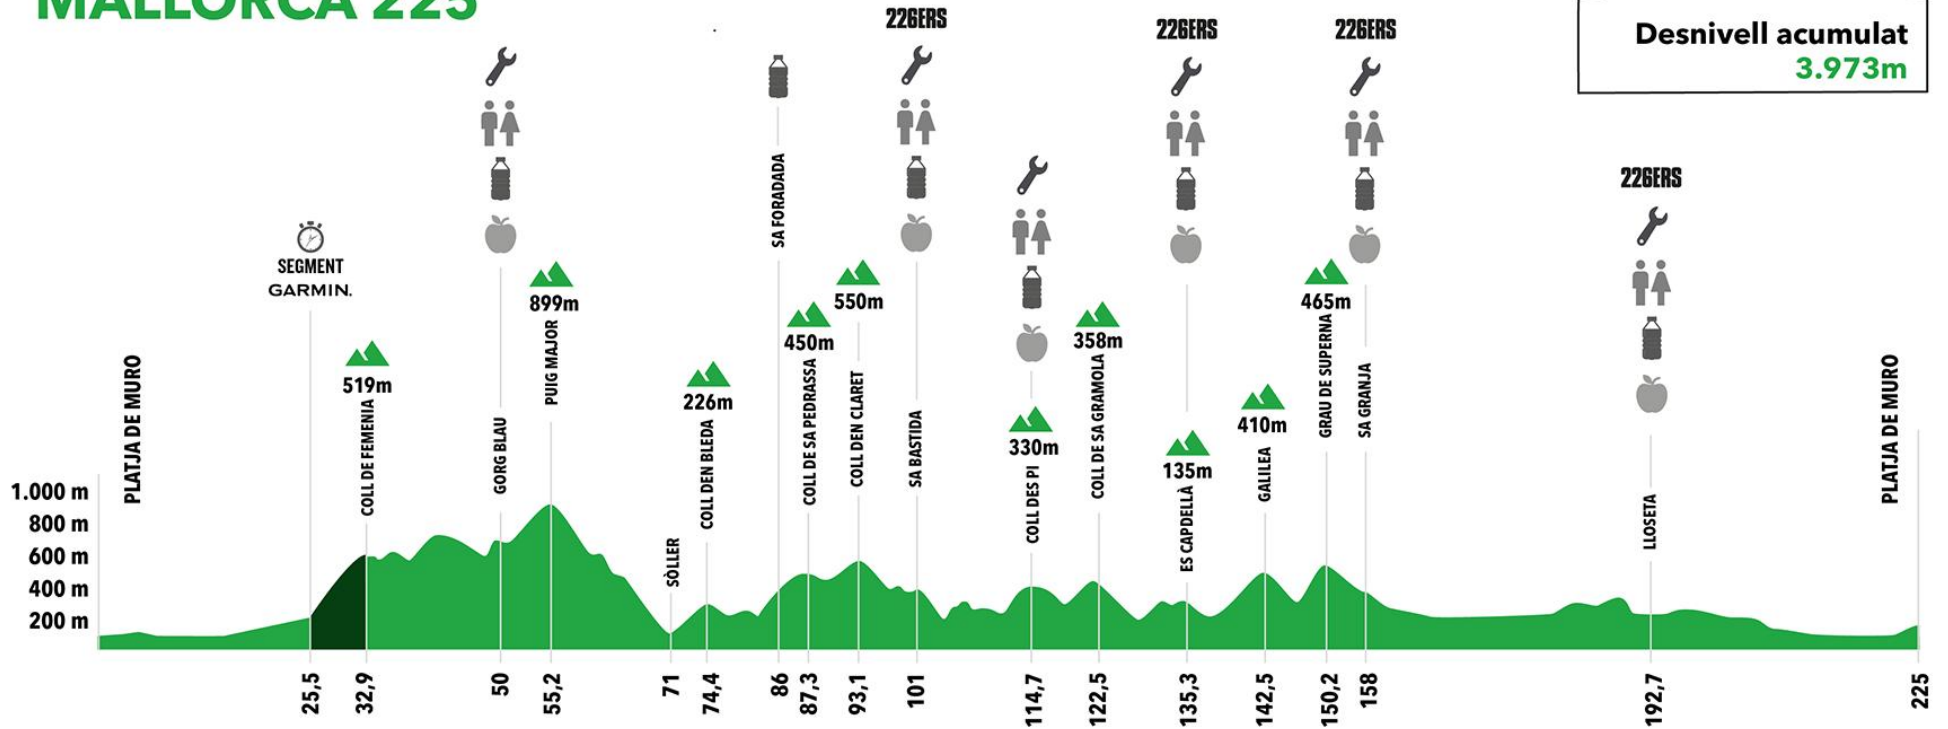

MALLORCA 225

Desnivell acumulat
3.973m

Cut-off time: 11:15h
Desvío - Crossing for Mallorca 312/225