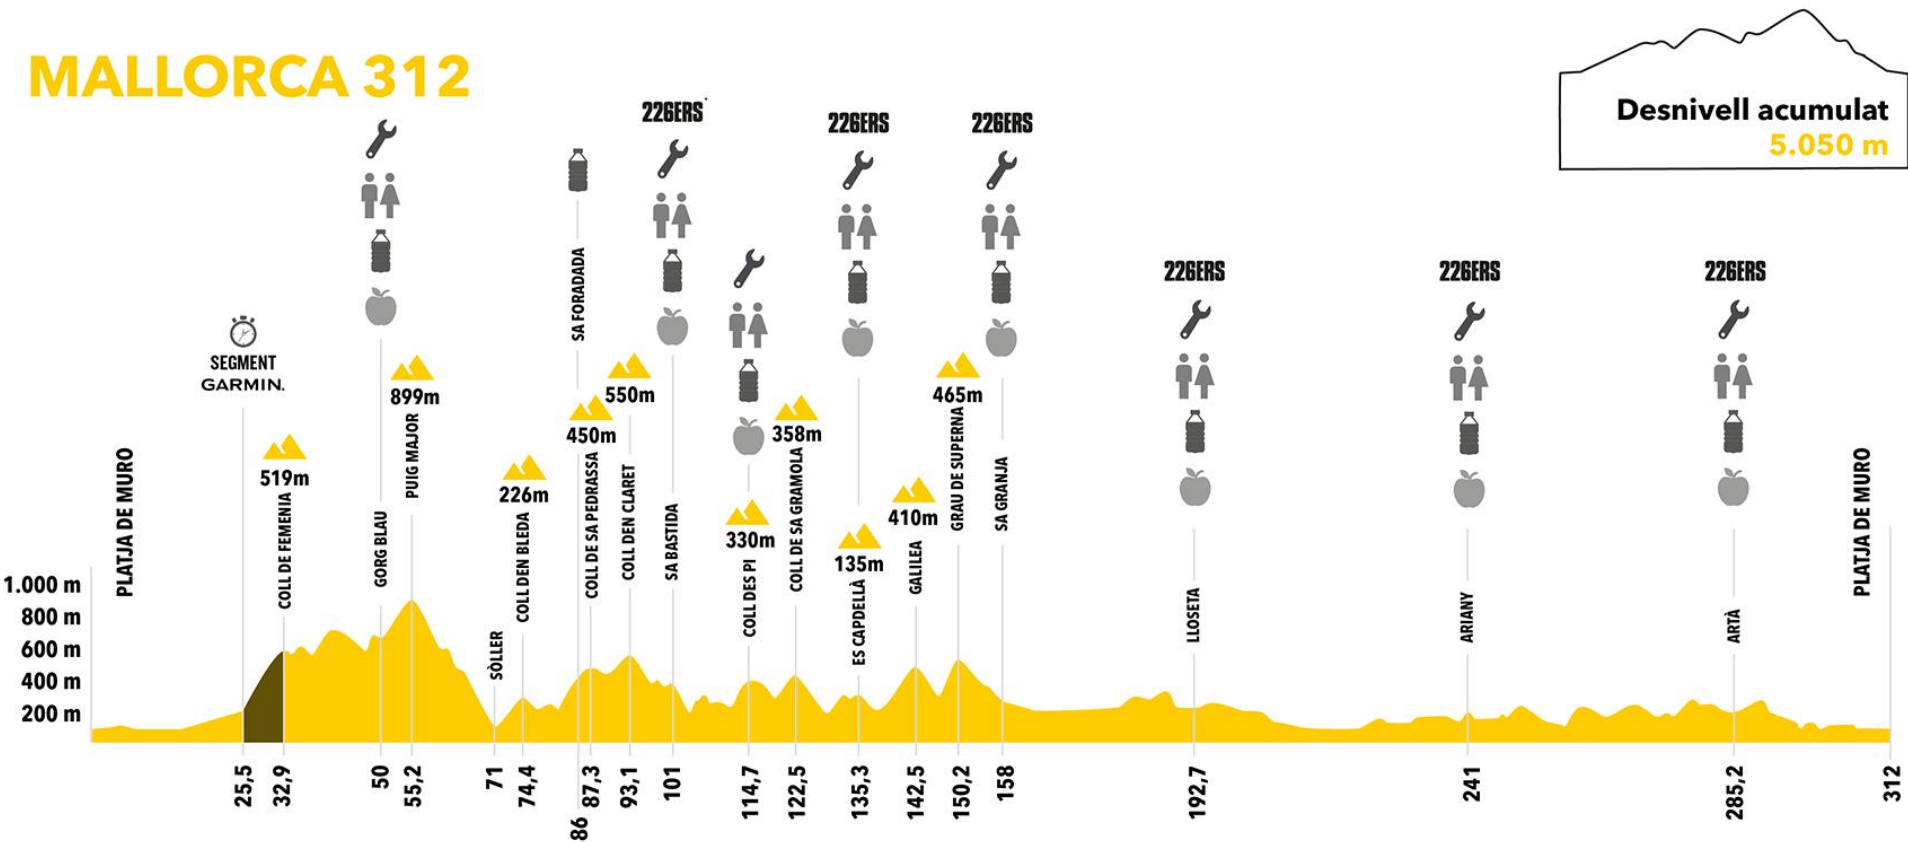

# MALLORCA 312

Cut-off time: 11:15h  
Desvío - Crossing for Mallorca 312/225

Cut-off time: 16:30h  
Desvío - Crossing for Mallorca 312